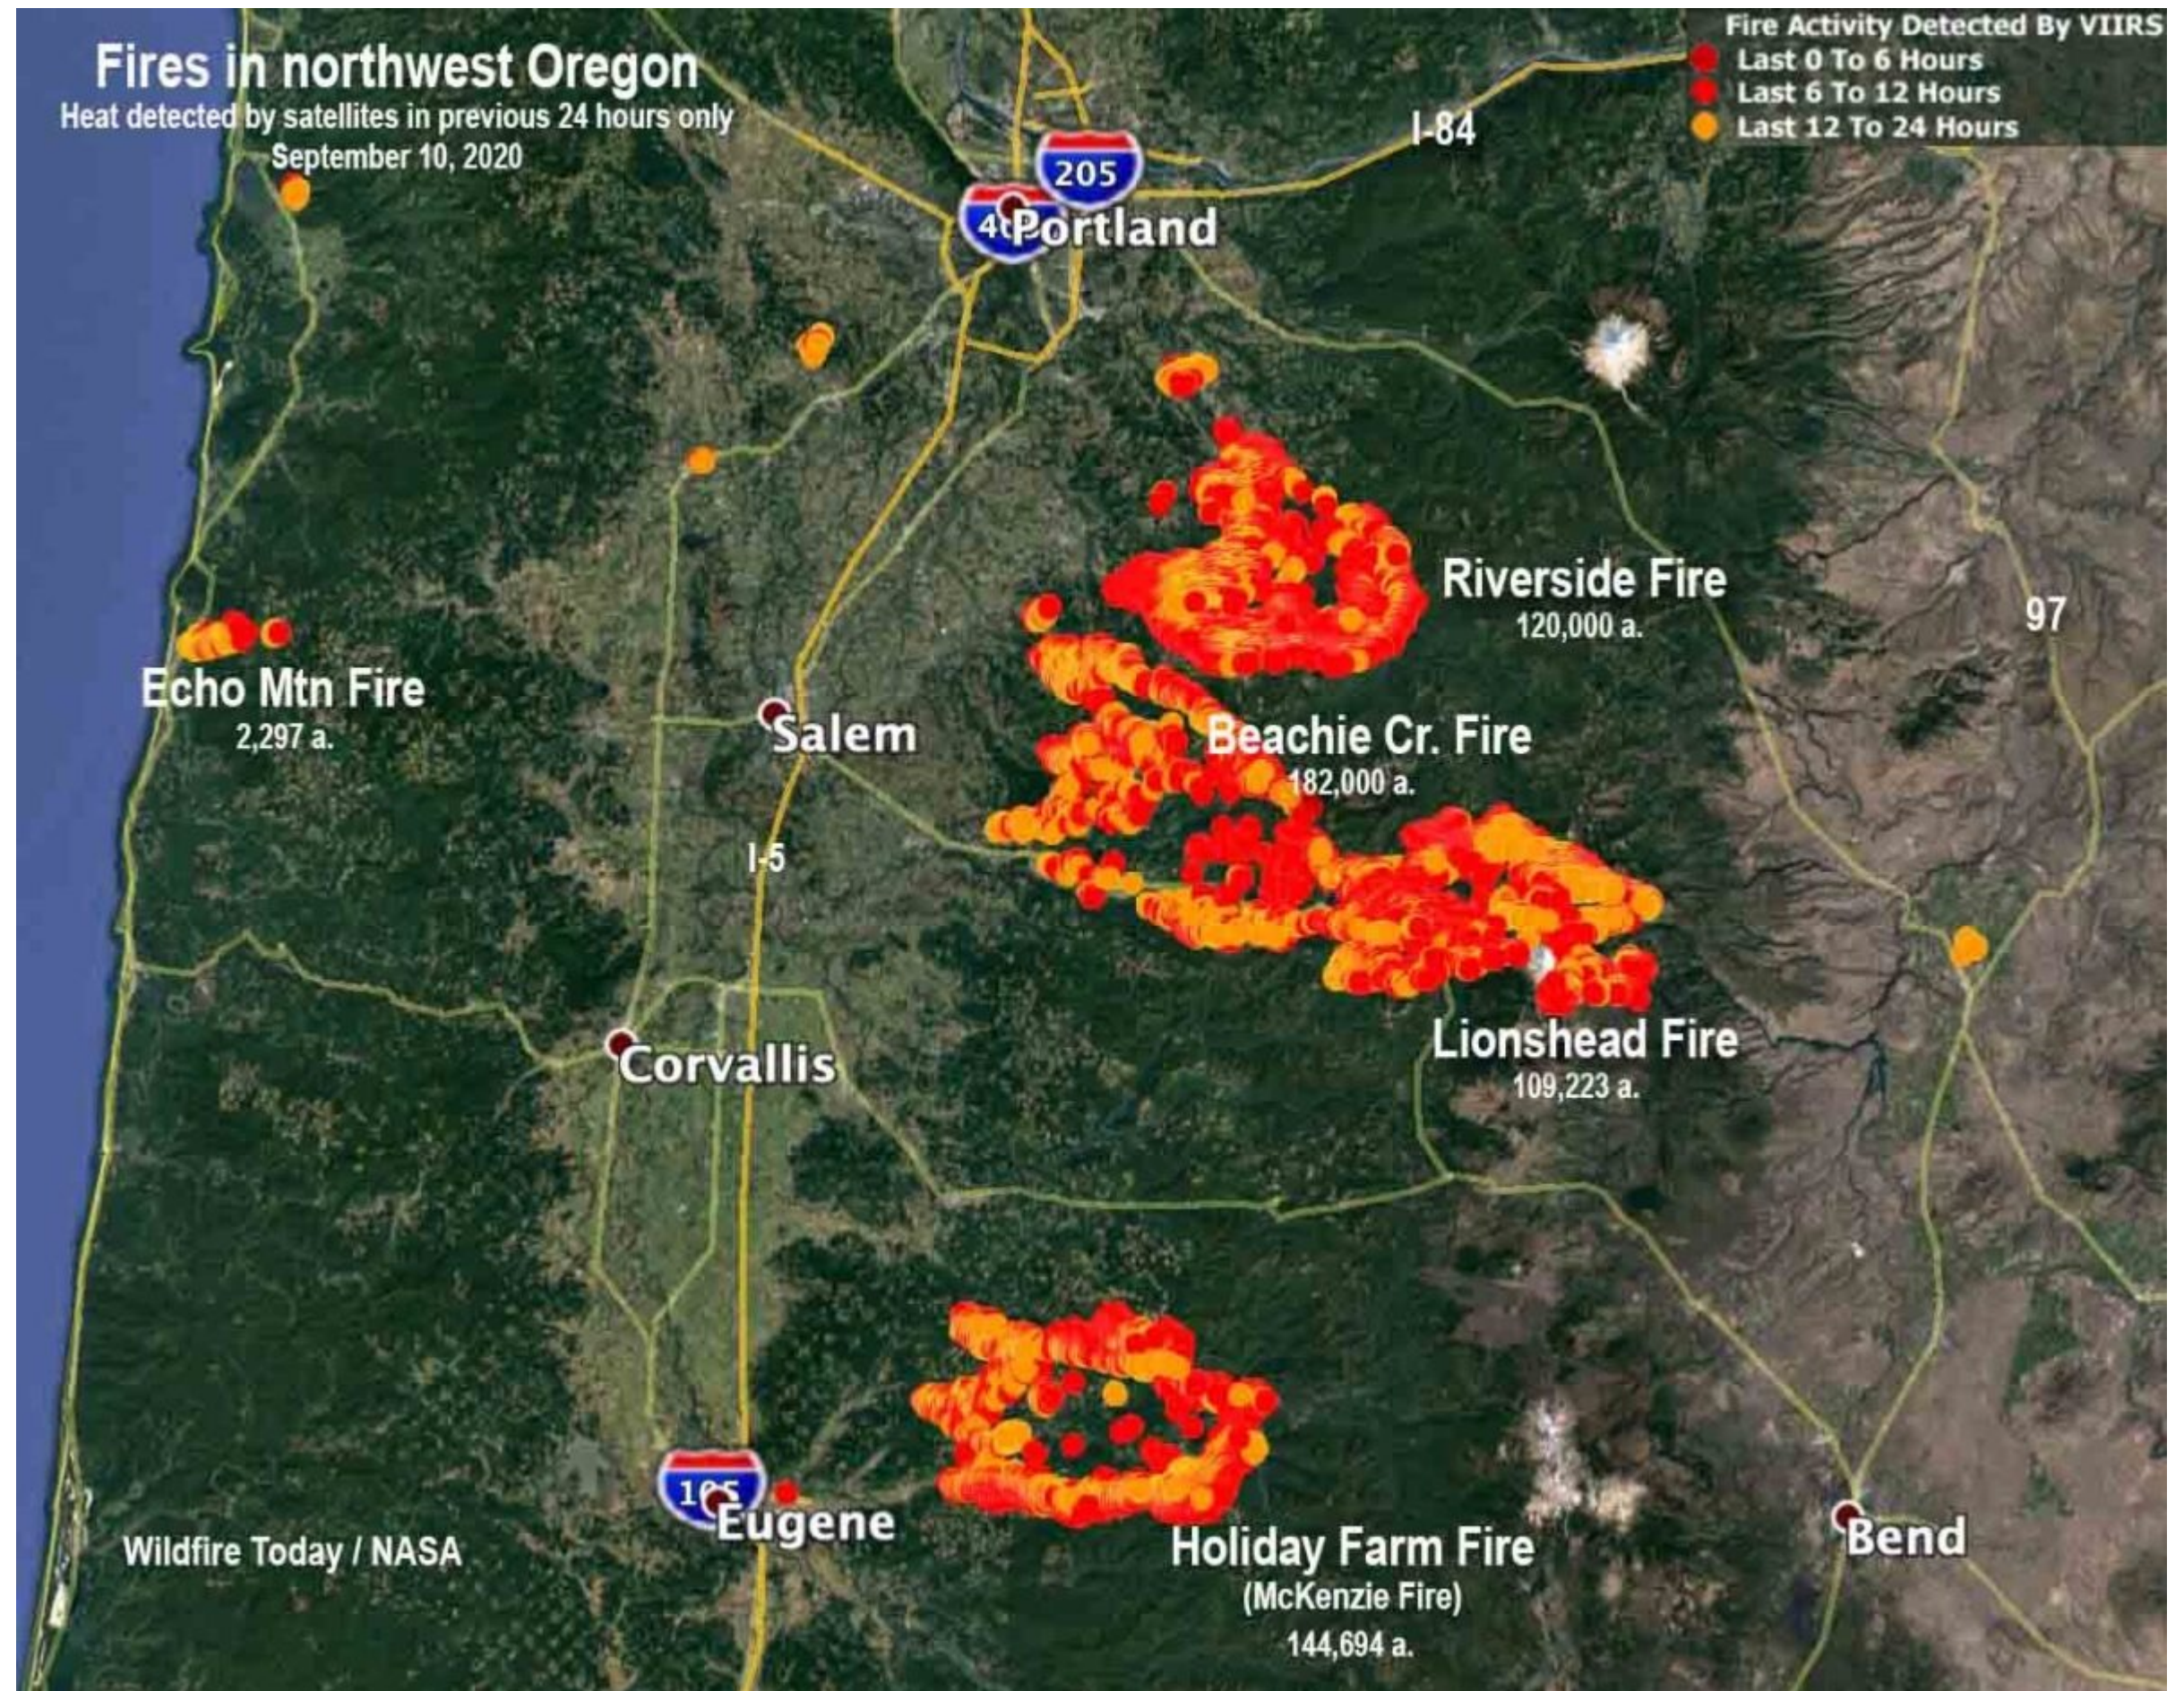

FIRE ADAPTED COMMUNITIES: THE NEXT STEP IN WILDFIRE PREPAREDNESS

Fire-Adapted Community:

A community that is located in a fire-prone area and requires little assistance from firefighters during a wildfire. Residents of these communities accept responsibility for living in a high fire-hazard, fire-prone area. They possess the knowledge and skills to:

- Prepare their homes and property to survive wildfire
- Evacuate early, safely and effectively
- Survive, if trapped by wildfire

PROTECTING LOCAL ACCESS (INGRESS AND EGRESS)

GOOD ACCESS AND DEPARTURE HELPS EMERGENCY RESPONDERS ARRIVE IN A TIMELY MANNER AND SAFELY LEAVE WHEN NECESSARY TO DO SO.